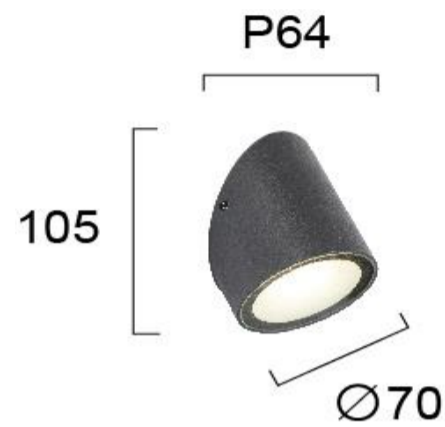

Product Datasheet

Code	4286000
Description	Wall Light Juno
Family	JUNO
Type	WALL LIGHTS
Type of Lamp	LED module
Watt	4W
Volt	220-240 VAC
Hertz	50-60 Hz
Class	Class I
IP	IP65
Environment	Outdoor
Color	DARK GREY
Material	ALUMINIUM
Length	D:70
Height	H:105
Width	P:64
Kelvin	3000K
Lumen	184 Lm
Beam Angle	Beam angle 120*/ CRI 83
Dimmable	Non-Dimmable