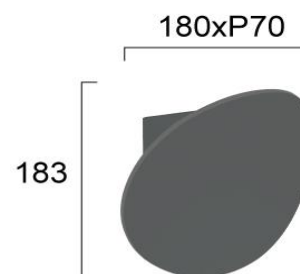

Product Datasheet

Code	4285301
Description	Wall Light Black Corto
Family	CORTO
Type	WALL LIGHTS
Type of Lamp	LED module
Watt	8W
Volt	220-240 VAC
Hertz	50-60 Hz
Class	Class I
IP	IP54
Environment	Outdoor
Color	DARK GREY
Material	ALUMINIUM
Length	W:180
Height	H:183
Width	P:70
Kelvin	3000K
Lumen	541 Lm
Beam Angle	Beam Angle 100* / CRI 83
Dimmable	Non-Dimmable