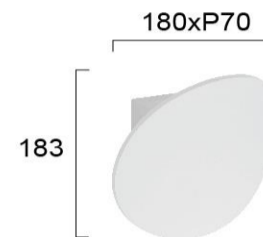

Product Datasheet

Code	4285300
Description	Wall Light White Corto
Family	CORTO
Type	WALL LIGHTS
Type of Lamp	LED module
Watt	8W
Volt	220-240 VAC
Hertz	50-60 Hz
Class	Class I
IP	IP54
Environment	Outdoor
Color	SAND WHITE
Material	ALUMINIUM
Length	W:180
Height	H:183
Width	P:70
Kelvin	3000K
Lumen	541 Lm
Beam Angle	Beam Angle 100* / CRI 83
Dimmable	Non-Dimmable