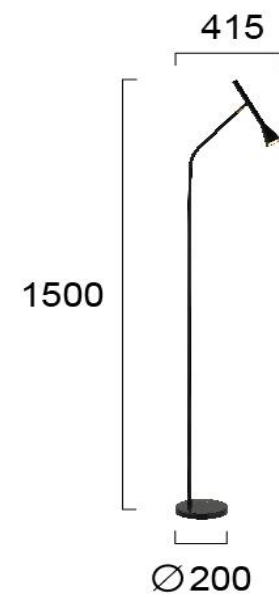

Product Datasheet

Code	4283800
Description	Floor Lamp Melody
Family	MELODY
Type	FLOOR
Type of Lamp	GU10
Watt	1 x MAX 9W
Volt	220-240 VAC
Hertz	50-60 Hz
Class	Class I
IP	IP20
Environment	Indoor
Color	MATT BLACK
Material	ELECTROSTATIC PAINTED STEEL
Length	D:200
Height	H:1500
Width	W:415