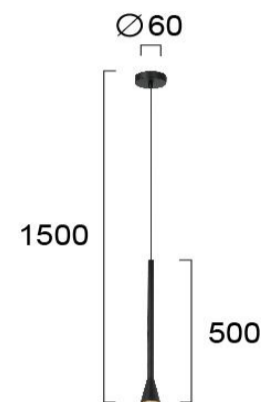

Product Datasheet

Code	4283600
Description	Pendant Light Melody
Family	MELODY
Type	PENDANT
Type of Lamp	GU10
Watt	1 x MAX 9W
Volt	220-240V
Hertz	50-60 Hz
Class	Class II
IP	IP20
Environment	Indoor
Color	MATT BLACK
Material	ELECTROSTATIC PAINTED STEEL
Length	D:60
Height	H:1500
Width	