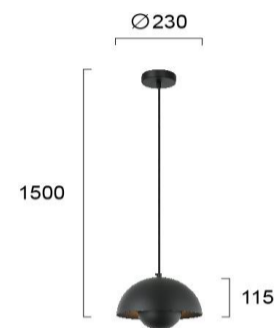

Product Datasheet

Code	4283201
Description	Pendant Light Black Tulip
Family	TULIP
Type	PENDANT
Type of Lamp	E27
Watt	1 x MAX 40W
Volt	220-240V
Hertz	50-60 Hz
Class	Class II
IP	IP20
Environment	Indoor
Color	MATT BLACK
Material	ELECTROSTATIC PAINTED STEEL
Length	D:230
Height	H:1500
Width	