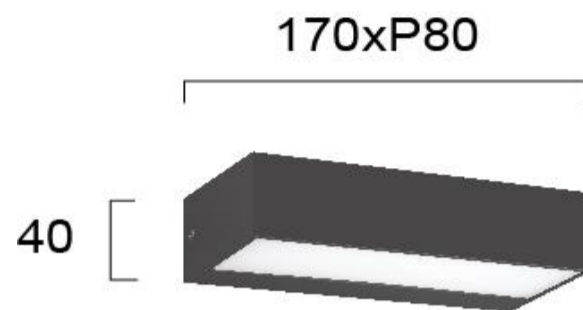

Product Datasheet

Code	4282900
Description	Wall Light Sifnos
Family	SIFNOS
Type	WALL LIGHTS
Type of Lamp	LED module
Watt	10W
Volt	220-240 VAC
Hertz	50-60 Hz
Class	Class II
IP	IP65
Environment	Outdoor
Color	DARK GREY
Material	PC/ABS
Length	L:170
Height	H:46
Width	P:80
Kelvin	3000K
Lumen	530 Lm
Beam Angle	Beam Angle 110* / CRI 81 / UGR<30
Dimmable	Non-Dimmable