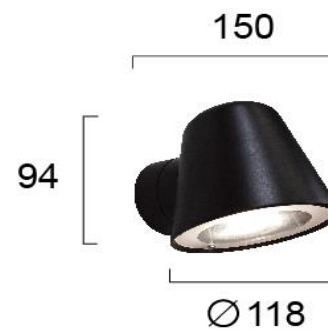

Product Datasheet

Code	4282600
Description	Wall Lamp Marc
Family	MARC
Type	WALL LIGHTS
Type of Lamp	GU10
Watt	1 x MAX 7W
Volt	220-240V
Hertz	50-60 Hz
Class	Class II
IP	IP44
Environment	Outdoor
Color	BLACK
Material	PC/ABS
Length	D:118
Height	H:94
Width	P:150