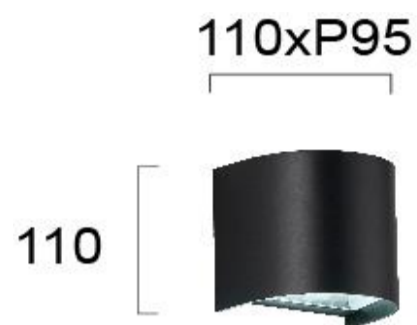

Product Datasheet

Code	4282400
Description	Wall Lamp 1/L Spirit
Family	SPIRIT
Type	WALL LIGHTS
Type of Lamp	GU10
Watt	1 x MAX 7W
Volt	220-240V
Hertz	50-60 Hz
Class	Class II
IP	IP65
Environment	Outdoor
Color	BLACK
Material	PC/ABS
Length	L:110
Height	H:110
Width	P:95