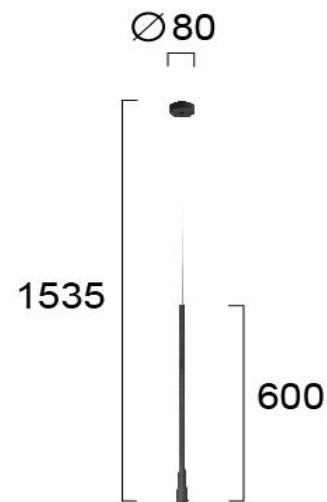

Product Datasheet

| | |
|---------------------|---------------------------------|
| Code | 4282000 |
| Description | Pendant Light Black Fox |
| Family | FOX |
| Type | PENDANT |
| Type of Lamp | LED module |
| Watt | 6,3W |
| Volt | 220-240 VAC |
| Hertz | 50-60 Hz |
| Class | Class I |
| IP | IP20 |
| Environment | Indoor |
| Color | BLACK |
| Material | ELECTROSTATIC PAINTED ALUMINIUM |
| Length | D:80 |
| Height | H:1535 |
| Width | |
| Kelvin | 3000K |
| Lumen | 200 Lm |
| Beam Angle | Beam Angle 18* / CRI 92 |
| Dimmable | Non-Dimmable |