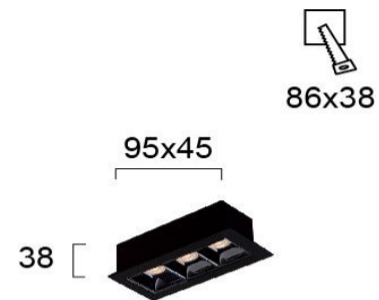

Product Datasheet

Code	4281700
Description	Recessed Spot L:95 Aden
Family	ADEN
Type	SPOTLIGHTS
Type of Lamp	LED module
Watt	7W
Volt	220-240 VAC
Hertz	50-60 Hz
Class	Class II
IP	IP20
Environment	Indoor
Color	SAND BLACK
Material	ELECTROSTATIC PAINTED ALUMINIUM
Length	L:95
Height	H:38
Width	W:45
Kelvin	3000K
Lumen	451 Lm
Beam Angle	Beam Angle 30* / CRI 84 / UGR<25
Dimmable	Non-Dimmable