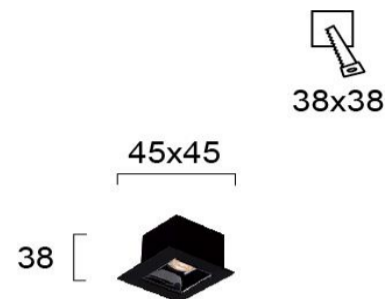

Product Datasheet

Code	4281600
Description	Recessed Spot L:45 Aden
Family	ADEN
Type	SPOTLIGHTS
Type of Lamp	LED module
Watt	3W
Volt	220-240 VAC
Hertz	50-60 Hz
Class	Class II
IP	IP20
Environment	Indoor
Color	SAND BLACK
Material	ELECTROSTATIC PAINTED ALUMINIUM
Length	L:45
Height	H:45
Width	W:38
Kelvin	3000K
Lumen	135 Lm
Beam Angle	Beam Angle 30* / CRI 84 / UGR<25
Dimmable	Non-Dimmable