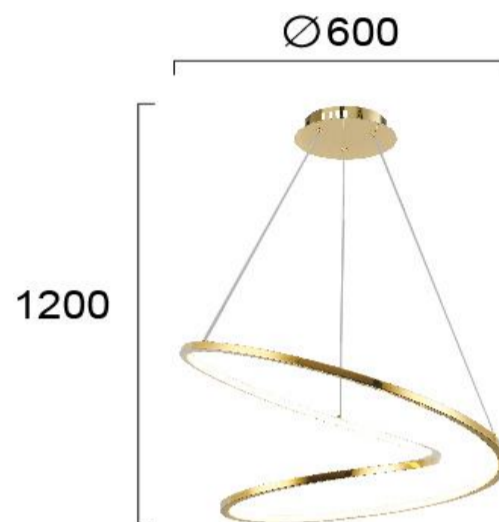

Product Datasheet

Code	4281300
Description	Suspended Light Satellite
Family	SATELLITE
Type	PENDANT
Type of Lamp	LED module
Watt	41W
Volt	220-240 VAC
Hertz	50-60 Hz
Class	Class II
IP	IP20
Environment	Indoor
Color	SHINING GOLD
Material	ALUMINIUM / STEEL / SILICONE
Length	D:600
Height	H:1200
Width	
Kelvin	3000K
Lumen	1330 Lm
Beam Angle	CRI 82
Dimmable	Non-Dimmable