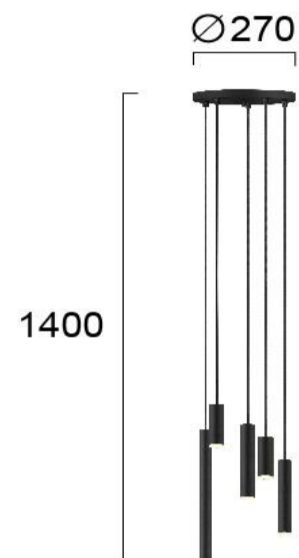

Product Datasheet

Code	4281200
Description	Suspended Luminaire Elliot
Family	ELLIOT
Type	PENDANT
Type of Lamp	LED module
Watt	24W
Volt	220-240 VAC
Hertz	50-60 Hz
Class	Class I
IP	IP20
Environment	Indoor
Color	MATT BLACK
Material	ELECTROSTATIC PAINTED STEEL
Length	D:270
Height	H:600min-1400max
Width	
Kelvin	3000K
Lumen	1340 Lm
Beam Angle	Beam Angle 90* / CRI 84
Dimmable	Dimmable