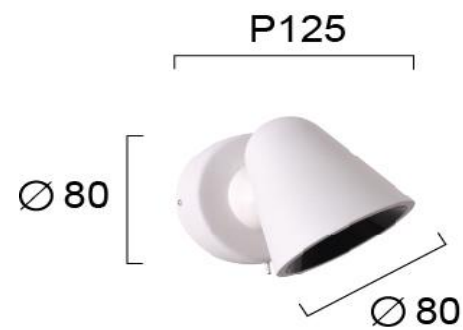

Product Datasheet

Code	4280900
Description	Wall Lamp White Enzo
Family	ENZO
Type	WALL LIGHTS
Type of Lamp	LED module
Watt	5,6W
Volt	220-240 VAC
Hertz	50-60 Hz
Class	Class I
IP	IP20
Environment	Indoor
Color	WHITE
Material	ELECTROSTATIC PAINTED STEEL
Length	D:80
Height	H:80
Width	P:125
Kelvin	3000K
Lumen	404 Lm
Beam Angle	
Dimmable	Non-Dimmable