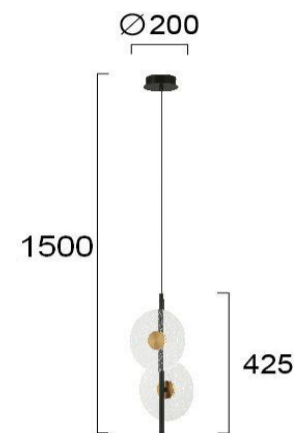

Product Datasheet

Code	4280200
Description	Pendant Light Sun
Family	SUN
Type	PENDANT
Type of Lamp	LED module
Watt	4W
Volt	220-240 VAC
Hertz	50-60 Hz
Class	Class II
IP	IP20
Environment	Indoor
Color	CLEAR/BLACK/BRONZE
Material	ACRYLIC/ELECTROSTATIC PAINTED STEEL
Length	L:200
Height	H:1500
Width	h:425
Kelvin	3000K
Lumen	318 Lm
Beam Angle	Beam Angle 120* /CRI 82
Dimmable	Non-Dimmable