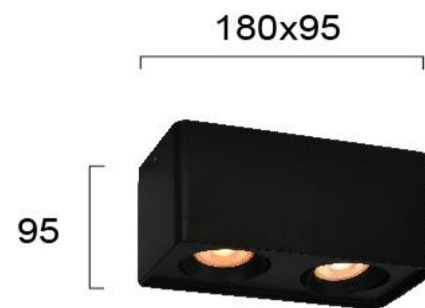

Product Datasheet

Code	4279901
Description	2/L Ceiling Lamp Black Arion
Family	ARION
Type	CEILING
Type of Lamp	GU10
Watt	2 x MAX50W
Volt	220-240 VAC
Hertz	50-60 Hz
Class	Class I
IP	IP20
Environment	Indoor
Color	BLACK
Material	ALUMINIUM
Length	L:180
Height	H:95
Width	W:95