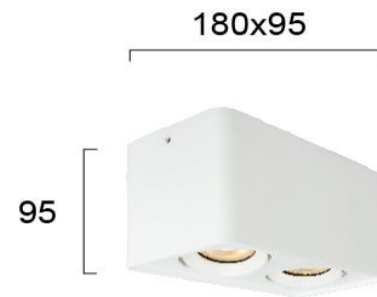

Product Datasheet

Code	4279900
Description	2/L Ceiling Lamp White Arion
Family	ARION
Type	CEILING
Type of Lamp	GU10
Watt	2 x MAX50W
Volt	220-240 VAC
Hertz	50-60 Hz
Class	Class I
IP	IP20
Environment	Indoor
Color	WHITE
Material	ALUMINIUM
Length	L:180
Height	H:95
Width	W:95