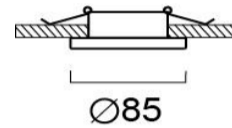

Product Datasheet

Code	4279600
Description	Resseced Spot White Smooth
Family	SMOOTH
Type	SPOTLIGHTS
Type of Lamp	GU10
Watt	1 x MAX 50W
Volt	220-240 VAC
Hertz	50-60 Hz
Class	Class I
IP	IP20
Environment	Indoor
Color	WHITE
Material	ALUMINIUM
Length	D:85
Height	H:85
Width	