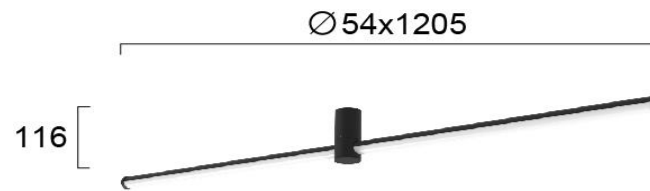

Product Datasheet

Code	4279300
Description	Ceiling Lamp Longo
Family	LONGO
Type	CEILING
Type of Lamp	LED module
Watt	24W
Volt	220-240 VAC
Hertz	50-60 Hz
Class	I
IP	IP20
Environment	Indoor
Color	SAND BLACK
Material	ALUMINIUM / ACRYLIC
Length	L:1205
Height	H:116
Width	
Kelvin	3000K
Lumen	1568,9 Lm
Beam Angle	Beam Angle 120*
Dimmable	Non-Dimmable