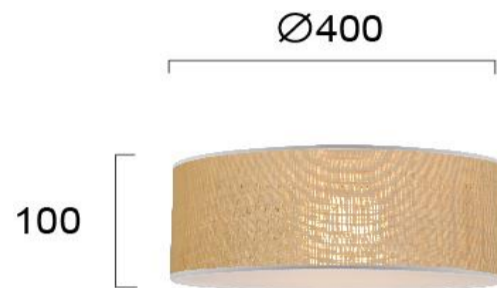

Product Datasheet

Code	4278500
Description	Ceiling Lamp Amanda
Family	AMANDA
Type	CEILING
Type of Lamp	E27
Watt	2 x Max 40W
Volt	220-240 VAC
Hertz	50-60 Hz
Class	Class I
IP	IP20
Environment	Indoor
Color	NATURAL / WHITE
Material	STRAW / PC / ELECTROSTATIC PAINTED STEEL
Length	D:400
Height	H:100
Width	