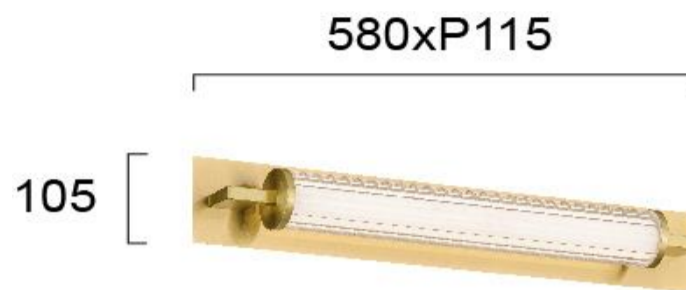

Product Datasheet

Code	4277900
Description	Wall Light 22W Frida
Family	FRIDA
Type	WALL LIGHTS
Type of Lamp	LED module
Watt	22W
Volt	220-240 VAC
Hertz	50-60 Hz
Class	Class I
IP	IP44
Environment	Indoor
Color	CLEAR/GOLD
Material	GLASS/PLATED STEEL
Length	L:580
Height	H:105
Width	P:115
Kelvin	3000K
Lumen	1110 Lm
Beam Angle	Beam Angle 120* / CRI 80
Dimmable	Non-Dimmable