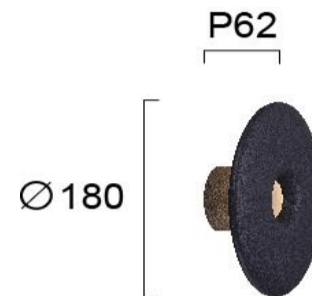

Product Datasheet

| | |
|---------------------|-------------------------|
| Code | 4277700 |
| Description | Wall Light Kea |
| Family | KEA |
| Type | WALL LIGHTS |
| Type of Lamp | LED module |
| Watt | 10W |
| Volt | 220-240 VAC |
| Hertz | 50-60 Hz |
| Class | Class I |
| IP | IP54 |
| Environment | Outdoor |
| Color | ANTHRACITE |
| Material | ALUMINIUM/PC |
| Length | D:180 |
| Height | |
| Width | P:62 |
| Kelvin | 3000K |
| Lumen | 936 Lm |
| Beam Angle | Beam Angle 99* / CRI 84 |
| Dimmable | Non-Dimmable |