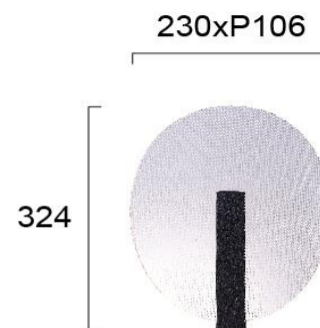

Product Datasheet

Code	4277600
Description	Wall Light Eva
Family	EVA
Type	WALL LIGHTS
Type of Lamp	LED module
Watt	10W
Volt	220-240 VAC
Hertz	50-60 Hz
Class	Class I
IP	IP54
Environment	Outdoor
Color	CLEAR/ANTHRACITE
Material	ACRYLIC/ALUMINIUM
Length	L:230
Height	H:324
Width	P:106
Kelvin	3000K
Lumen	296 Lm
Beam Angle	CRI 84
Dimmable	Non-Dimmable