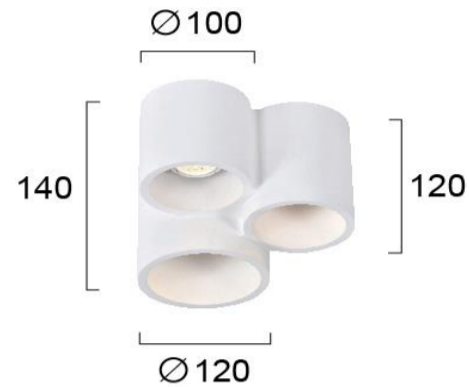

Product Datasheet

Code	4277400
Description	3/L Ceiling Lamp Phenix
Family	PHENIX
Type	CEILING
Type of Lamp	GU10
Watt	3 x MAX 35W
Volt	220-240 VAC
Hertz	50-60 Hz
Class	Class I
IP	IP20
Environment	Indoor
Color	WHITE
Material	CERAMIC
Length	L:200
Height	H:140
Width	W:207