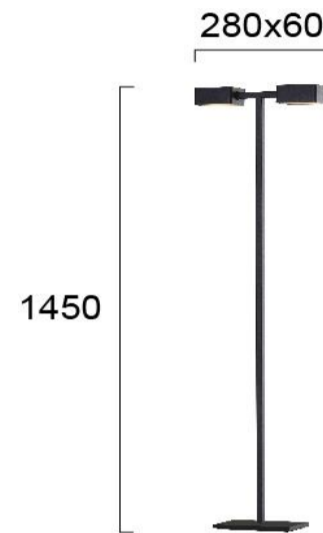

Product Datasheet

Code	4276700
Description	Floor Light Nosto
Family	NOSTO
Type	FLOOR
Type of Lamp	LED module
Watt	12,6W
Volt	220-240 VAC
Hertz	50-60 Hz
Class	Class II
IP	IP20
Environment	Indoor
Color	BLACK
Material	ELECTROSTATIC PAINTED STEEL / PLASTIC
Length	L:280
Height	H:1450
Width	W:60
Kelvin	3000K
Lumen	792 Lm
Beam Angle	CRI 82
Dimmable	Non-Dimmable