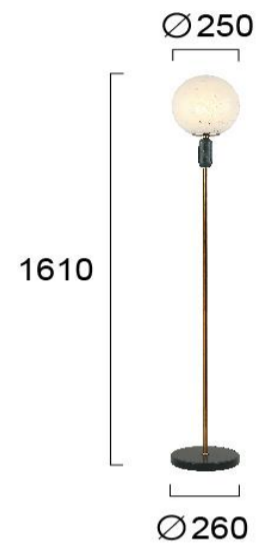

Product Datasheet

Code	4276000
Description	Floor Lamp Polly
Family	POLLY
Type	FLOOR
Type of Lamp	E27
Watt	1 x Max 40W
Volt	220-240 VAC
Hertz	50-60 Hz
Class	Class II
IP	IP20
Environment	Indoor
Color	SNOW FLAKE / ANCIENT BRASS / GREEN
Material	GLASS / PLATED STEEL / MARBLE
Length	D:250
Height	H:1610
Width	