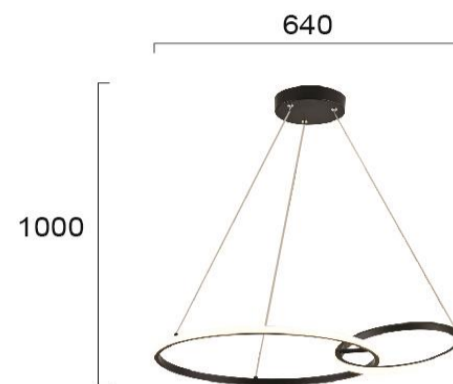

Product Datasheet

Code	4275800
Description	Suspended Light Double
Family	DOUBLE
Type	PENDANT
Type of Lamp	LED module
Watt	38W
Volt	220-240 VAC
Hertz	50-60 Hz
Class	Class II
IP	IP20
Environment	Indoor
Color	BLACK
Material	PVC / ALUMINIUM/ ELECTROSTATIC PAINTED STEEL
Length	L:640
Height	H:1100
Width	D:460
Kelvin	3000K
Lumen	1533 Lm
Beam Angle	CRI 84
Dimmable	Non-Dimmable