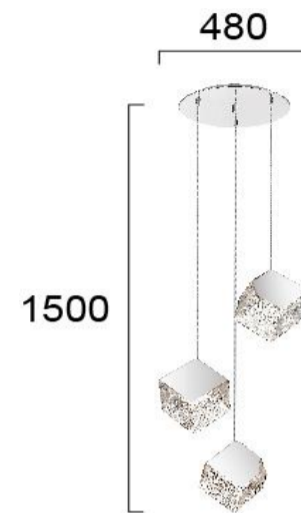

Product Datasheet

Code	4273100
Description	3/L Pendant Light Dream
Family	DREAM
Type	PENDANT
Type of Lamp	E14
Watt	3 x Max 25W
Volt	220-240 VAC
Hertz	50-60 Hz
Class	Class II
IP	IP20
Environment	Indoor
Color	CLEAR/CHROME
Material	GLASS/PLATED STEEL
Length	D:480
Height	H:950min-1485max
Width	