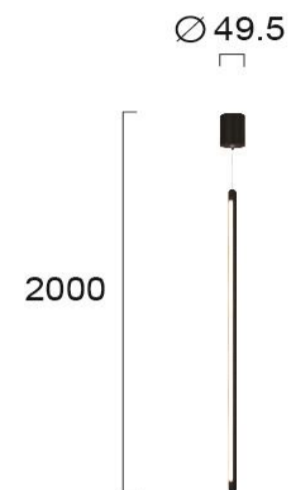

Product Datasheet

Code	4272700
Description	Pendant Light Speed
Family	SPEED
Type	PENDANT
Type of Lamp	LED module
Watt	13,6W
Volt	220-240 VAC
Hertz	50-60 Hz
Class	Class I
IP	IP20
Environment	Indoor
Color	SAND BLACK
Material	ALUMINIUM / ACRYLIC
Length	
Height	H:1200 - 2000
Width	h:987
Kelvin	3000K
Lumen	948 Lm
Beam Angle	Beam angle 120* / CRI 82
Dimmable	Non-Dimmable