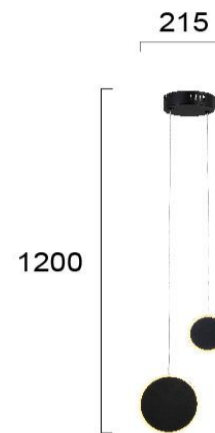

Product Datasheet

Code	4271700
Description	Suspended Light Mad
Family	MAD
Type	PENDANT
Type of Lamp	LED module
Watt	12W
Volt	220-240 VAC
Hertz	50-60 Hz
Class	Class II
IP	IP20
Environment	Indoor
Color	SAND BLACK
Material	ACRYLIC / ALUMINIUM
Length	L:215
Height	H:1200
Width	
Kelvin	3000K
Lumen	570 Lm
Beam Angle	CRI 82
Dimmable	Non-Dimmable