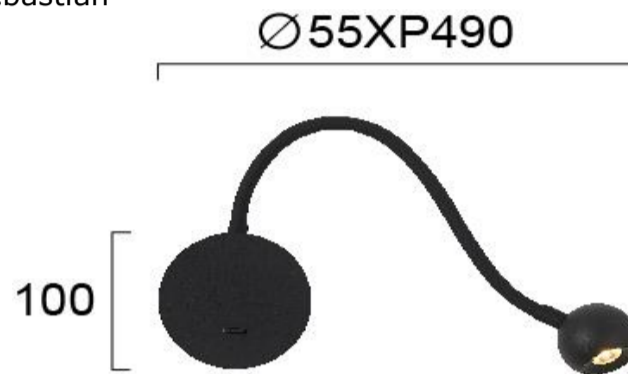

Product Datasheet

| | |
|---------------------|---|
| Code | 4270900 |
| Description | Wall Light Adjustable with Switch Sebastian |
| Family | SEBASTIAN |
| Type | WALL LIGHTS |
| Type of Lamp | LED module |
| Watt | 3,3W |
| Volt | 220-240 VAC |
| Hertz | 50-60 Hz |
| Class | I |
| IP | IP20 |
| Environment | Indoor |
| Color | BLACK |
| Material | ELECTROSTATIC PAINTED STEEL |
| Length | D:100 |
| Height | |
| Width | P:395 |
| Kelvin | 3000K |
| Lumen | 207 Lm |
| Beam Angle | Beam Angle 25* / CRI 75 |
| Dimmable | Non-Dimmable |