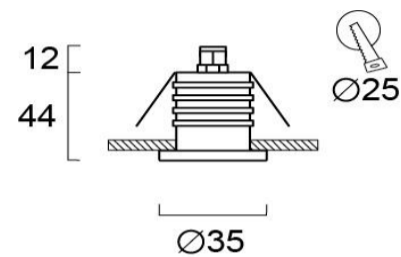

Product Datasheet

Code	4269900
Description	Recessed Spot Light Tenor
Family	TENOR
Type	SPOTLIGHTS
Type of Lamp	LED module
Watt	1W
Volt	12-24V AC DC
Hertz	---
Class	Class II
IP	IP67
Environment	Outdoor
Color	ALUMINIUM MAT
Material	ALUMINIUM ANODIZED
Length	D:35
Height	H:56
Width	
Kelvin	3000K
Lumen	95 Lm
Beam Angle	CRI>80
Dimmable	Non-Dimmable