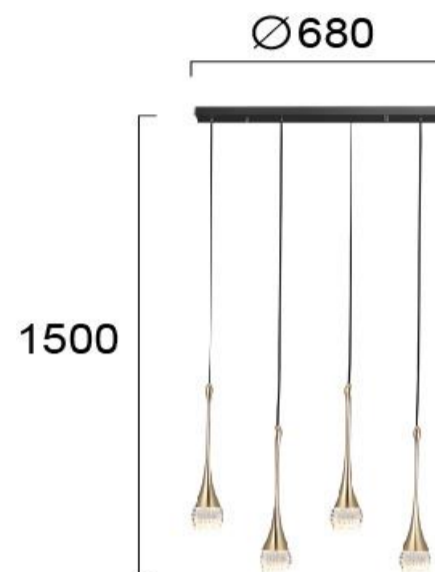

Product Datasheet

Code	4268600
Description	Suspended Light Star Light
Family	STAR LIGHT
Type	PENDANT
Type of Lamp	LED module
Watt	12W
Volt	220-240 VAC
Hertz	50-60 Hz
Class	I
IP	IP20
Environment	Indoor
Color	TRANSPARENT / GOLD / BLACK
Material	ACRYLIC / ALUMINIUM
Length	L:680
Height	H:1500
Width	D:65
Kelvin	3000K
Lumen	1050 Lm
Beam Angle	Beam Angle 120*
Dimmable	Non-Dimmable