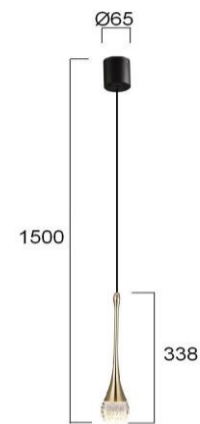

Product Datasheet

Code	4268500
Description	Pendant Light Star Light
Family	STAR LIGHT
Type	PENDANT
Type of Lamp	LED module
Watt	5W
Volt	220-240 VAC
Hertz	50-60 Hz
Class	Class I
IP	IP20
Environment	Indoor
Color	TRANSPARENT / GOLD / BLACK
Material	ACRYLIC / ALUMINIUM
Length	D:65
Height	H:2000
Width	h:338
Kelvin	3000K
Lumen	572 Lm
Beam Angle	Beam Angle 130* / CRI 83
Dimmable	Non-Dimmable