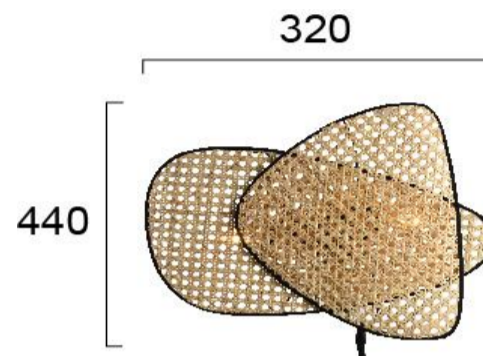

Product Datasheet

Code	4268000
Description	Wall Light Gheisa
Family	GHEISA
Type	WALL LIGHTS
Type of Lamp	E27
Watt	2 x MAX 40W
Volt	220-240 VAC
Hertz	50-60 Hz
Class	I
IP	IP20
Environment	Indoor
Color	NATURAL / BLACK
Material	RATTAN / ELECTROSTATIC PAINTED STEEL
Length	L:320
Height	H:440
Width	P:190