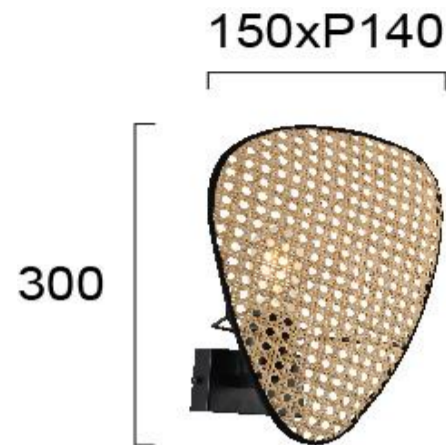

Product Datasheet

Code	4267900
Description	Wall Light Gheisa
Family	GHEISA
Type	WALL LIGTHS
Type of Lamp	E27
Watt	1 x MAX 40W
Volt	220-240 VAC
Hertz	50-60 Hz
Class	I
IP	IP20
Environment	Indoor
Color	NATURAL / BLACK
Material	RATTAN / ELECTROSTATIC PAINTED STEEL
Length	L:150
Height	H:300
Width	P:140