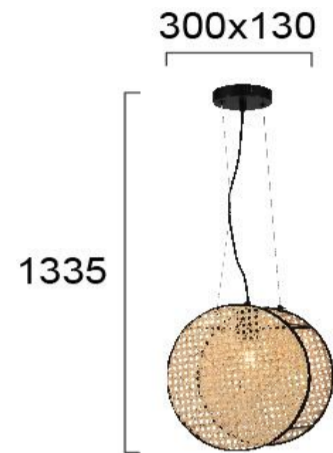

Product Datasheet

Code	4267800
Description	Pendant Light Gheisa
Family	GHEISA
Type	PENDANT
Type of Lamp	E27
Watt	1 x MAX 40W
Volt	220-240 VAC
Hertz	50-60 Hz
Class	II
IP	IP20
Environment	Indoor
Color	NATURAL / BLACK
Material	RATTAN / ELECTROSTATIC PAINTED STEEL
Length	D:300
Height	H:1335
Width	P:120