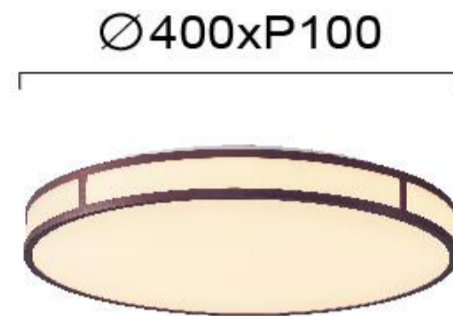

Product Datasheet

Code	4266600
Description	Ceiling Light Piedro
Family	PIEDRO
Type	CEILING
Type of Lamp	LED module
Watt	40W
Volt	220-240 VAC
Hertz	50-60 Hz
Class	I
IP	IP20
Environment	Indoor
Color	WHITE / COFFEE
Material	ACRYLIC / ALUMINIUM / ELECTROSTATIC PAINTED STEEL
Length	D:400
Height	H:100
Width	
Kelvin	3000K
Lumen	3871 Lm
Beam Angle	CRI 81
Dimmable	Non-Dimmable