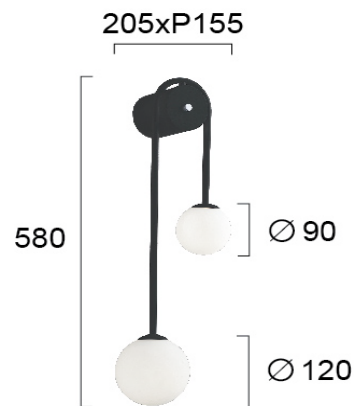

Product Datasheet

Code	4266300
Description	Wall Light Polina
Family	POLINA
Type	WALL LIGHTS
Type of Lamp	G9
Watt	2 x Max 40W
Volt	220-240 VAC
Hertz	50-60 Hz
Class	Class I
IP	IP20
Environment	Indoor
Color	OPAL / BLACK
Material	GLASS / ELECTROSTATIC PAINTED STEEL
Length	W: 205
Height	H: 580
Width	P: 155