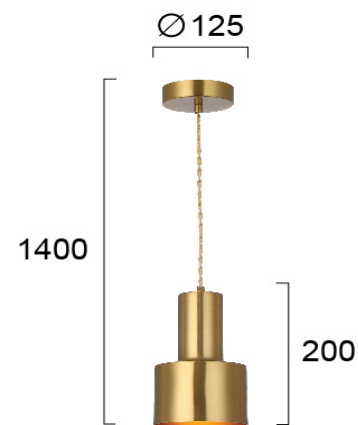

Product Datasheet

Code	4265900
Description	Pendant Light Solo
Family	SOLO
Type	PENDANT
Type of Lamp	E27
Watt	1 x MAX 60W
Volt	220-240 VAC
Hertz	50-60 Hz
Class	Class II
IP	IP20
Environment	Indoor
Color	BRASS
Material	PLATED STEEL
Length	D: 125
Height	H: 1400
Width	h: 200