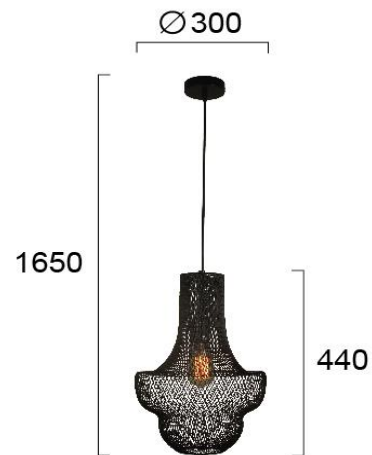

Product Datasheet

Code	4265700
Description	Pendant Light Lara
Family	LARA
Type	PENDANT
Type of Lamp	E27
Watt	1 x MAX 60W
Volt	220-240 VAC
Hertz	50-60 Hz
Class	Class II
IP	IP20
Environment	Indoor
Color	BLACK
Material	ELECTROSTATIC PAINTED STEEL
Length	D:300
Height	H:1650
Width	h:440