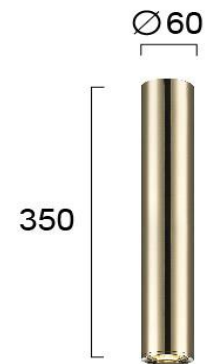

Product Datasheet

| | |
|---------------------|--------------------------|
| Code | 4265101 |
| Description | Ceiling Downlight Ballet |
| Family | BALLET |
| Type | SPOTLIGHTS |
| Type of Lamp | GU10 LED |
| Watt | 1 x MAX 7W |
| Volt | 220-240 VAC |
| Hertz | 50-60 Hz |
| Class | II |
| IP | IP20 |
| Environment | Indoor |
| Color | GOLD |
| Material | PLATED STEEL |
| Length | D:60 |
| Height | H:350 |
| Width | |