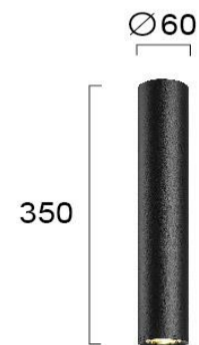

Product Datasheet

Code	4265100
Description	Ceiling Downlight Ballet
Family	BALLET
Type	SPOTLIGHTS
Type of Lamp	GU10 LED
Watt	1 x MAX 7W
Volt	220-240 VAC
Hertz	50-60 Hz
Class	II
IP	IP20
Environment	Indoor
Color	BLACK MAT
Material	ELECTROSTATIC PAINTED STEEL
Length	D:60
Height	H:350
Width	