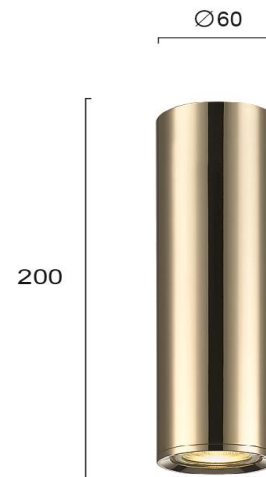

Product Datasheet

Code	4265001
Description	Ceiling Downlight Ballet
Environment	Indoor
Type	SPOTLIGHTS
Sub Category	SPOT
Family	BALLET
Type of Lamp	GU10 LED
Watt	1 x Max 7W
Volt	220-240 VAC
Hertz	50-60 Hz
Class	Class II
IP	IP20
Color	GOLD
Material	PLATED STEEL
Length	D:60
Height	H:200