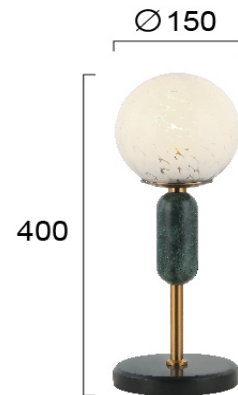

Product Datasheet

Code	4264300
Description	Table Light Polly
Family	POLLY
Type	TABLE LAMPS
Type of Lamp	E27
Watt	1 x Max 40W
Volt	220-240 VAC
Hertz	50-60 Hz
Class	Class II
IP	IP20
Environment	Indoor
Color	SNOW-FLAKE / GREEN / BLACK / ANCIENT BRASS
Material	GLASS / MARBLE / PLATED STEEL
Length	D: 150
Height	H: 400
Width	