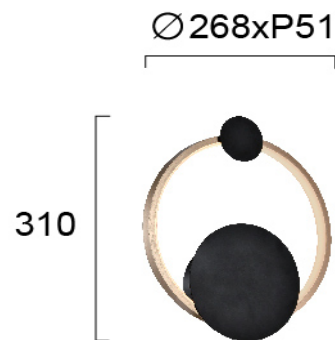

Product Datasheet

Code	4263300
Description	Wall Light Melia
Family	MELIA
Type	WALL LIGHTS
Type of Lamp	LED module
Watt	13,6W
Volt	220-240 VAC
Hertz	50-60 Hz
Class	Class II
IP	IP20
Environment	Indoor
Color	SAND BLACK / MAT GOLD
Material	ELECTROSTATIC PAINTED-PLATED STEEL -ALUMINIUM / SILICONE
Length	D: 268
Height	H: 310
Width	P: 51
Kelvin	3000K
Lumen	675 Lm
Beam Angle	CRI 83
Dimmable	Non-Dimmable