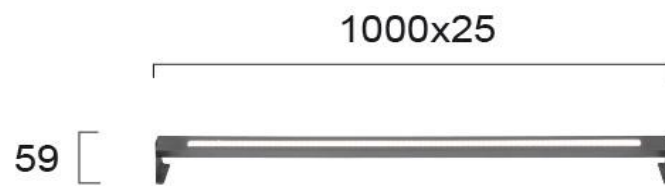

Product Datasheet

Code	4262500
Description	Wall Washer L:1000 Levi
Family	LEVI
Type	VARIANT
Type of Lamp	LED module
Watt	15W
Volt	220-240 VAC
Hertz	50-60 Hz
Class	II
IP	IP65
Environment	Outdoor
Color	DARK GREY
Material	ALUUMINIUM / PC
Length	L:1000
Height	H:59
Width	W:65
Kelvin	3000K
Lumen	600 Lm
Beam Angle	Beam angle 110*
Dimmable	Non-Dimmable