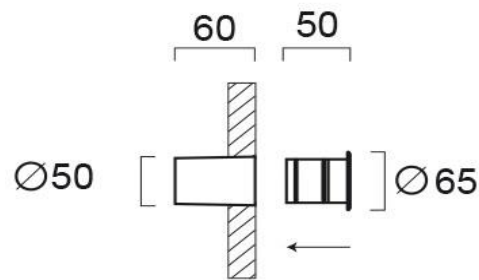

Product Datasheet

Code	4262000
Description	Recessed Spot Lamp 2L Ithaki
Family	ITHAKI
Type	WALL LIGHTS
Type of Lamp	LED module
Watt	3W
Volt	220-240 VAC
Hertz	50-60 Hz
Class	I
IP	IP65
Environment	Outdoor
Color	WHITE
Material	ALUMINIUM / PC
Length	D:65
Height	
Width	P:50
Kelvin	3000K
Lumen	180 Lm
Beam Angle	BEAM ANGLE 80* , CRI>80
Dimmable	Non-Dimmable