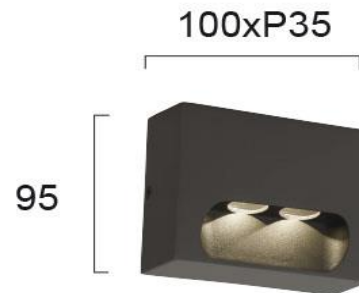

Product Datasheet

Code	4261401
Description	Wall Lamp dark Grey L:100 Poros
Family	POROS
Type	WALL LIGTHS
Type of Lamp	LED module
Watt	2W
Volt	220-240 VAC
Hertz	50-60 Hz
Class	I
IP	IP54
Environment	Outdoor
Color	ANTHRACITE
Material	ALUMINIUM
Length	L:100
Height	H:95
Width	P:35
Kelvin	3000K
Lumen	86 Lm
Beam Angle	BEAM ANGLE 70*
Dimmable	Non-Dimmable